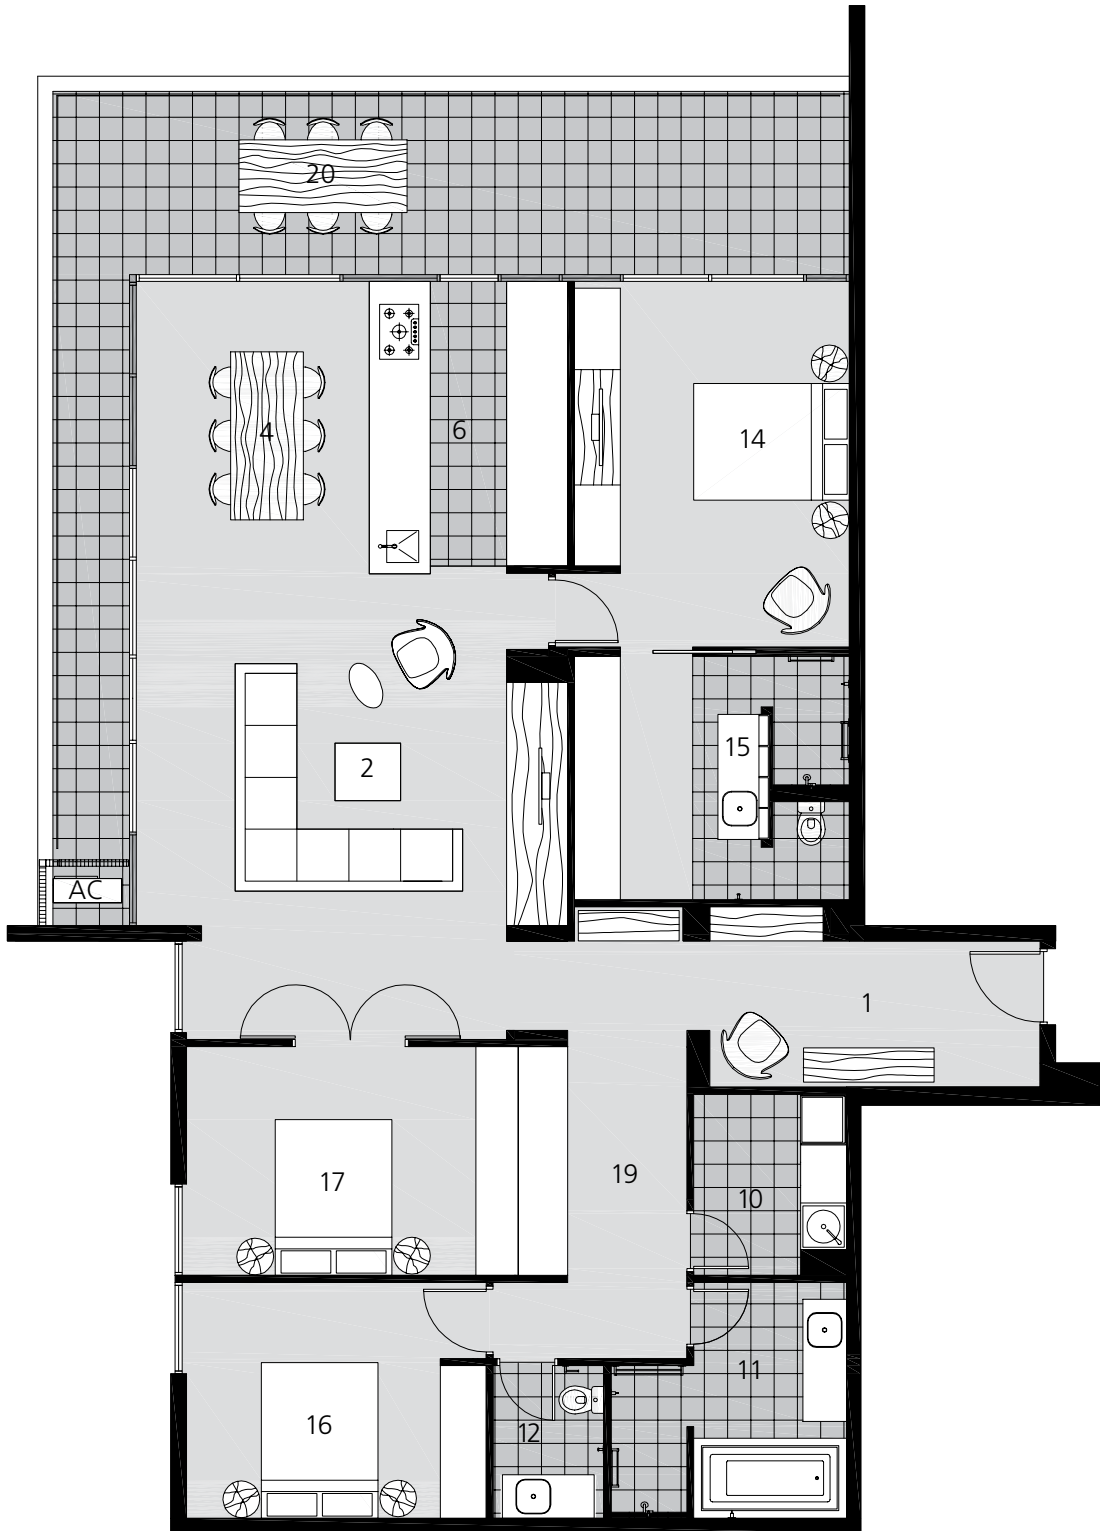

THE AMBASSADOR

move in the right circles

Unit Type A: Three Bedroom Apartment

RESIDENCE: 157M² › BALCONY: 36M² › TOTAL AREA: 193M²

SCALE

KEY (Note: Not all features are included in all apartments)

- | | | | |
|------------------|-------------|-----------------------|------------------|
| 1. Entry | 6. Kitchen | 11. Bathroom | 16. Bedroom 2 |
| 2. Living | 7. Pantry | 12. Powder Room | 17. Bedroom 3 |
| 3. Entertainment | 8. Cloaks | 13. Guest Powder Room | 18. Walk In Robe |
| 4. Dining | 9. Study | 14. Bedroom 1 | 19. Passageway |
| 5. Meals | 10. Laundry | 15. Ensuite | 20. Balcony |