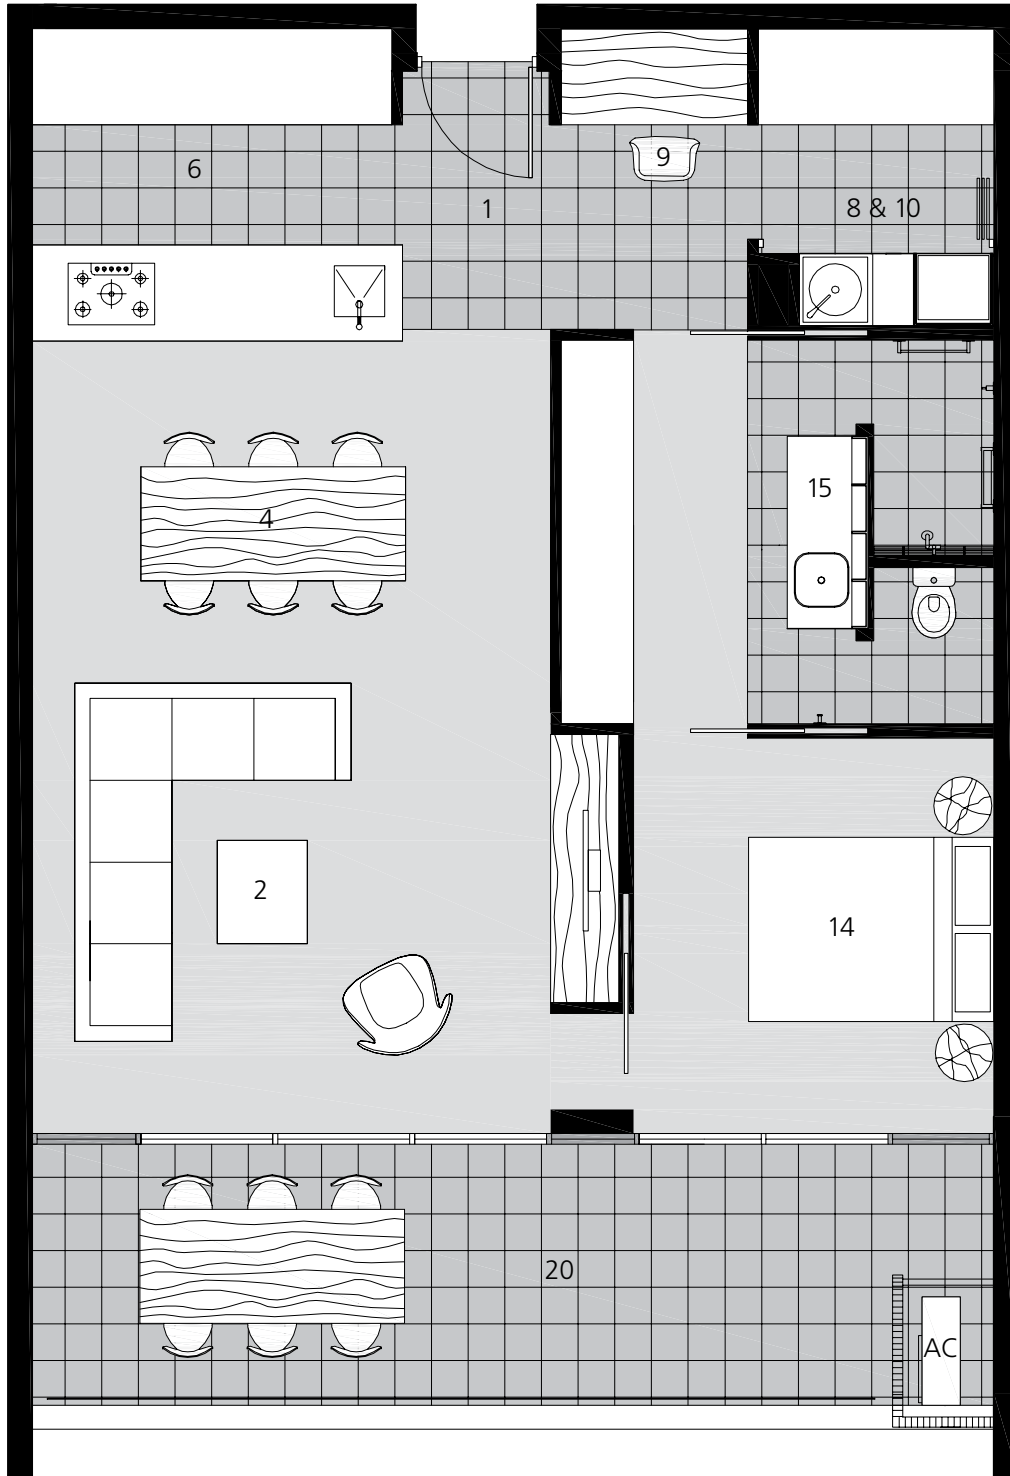

THE AMBASSADOR  
move in the right circles

# Unit Type B: One Bedroom Apartment

RESIDENCE: 74M<sup>2</sup> › BALCONY: 20M<sup>2</sup> › TOTAL AREA: 94M<sup>2</sup>

## SCALE