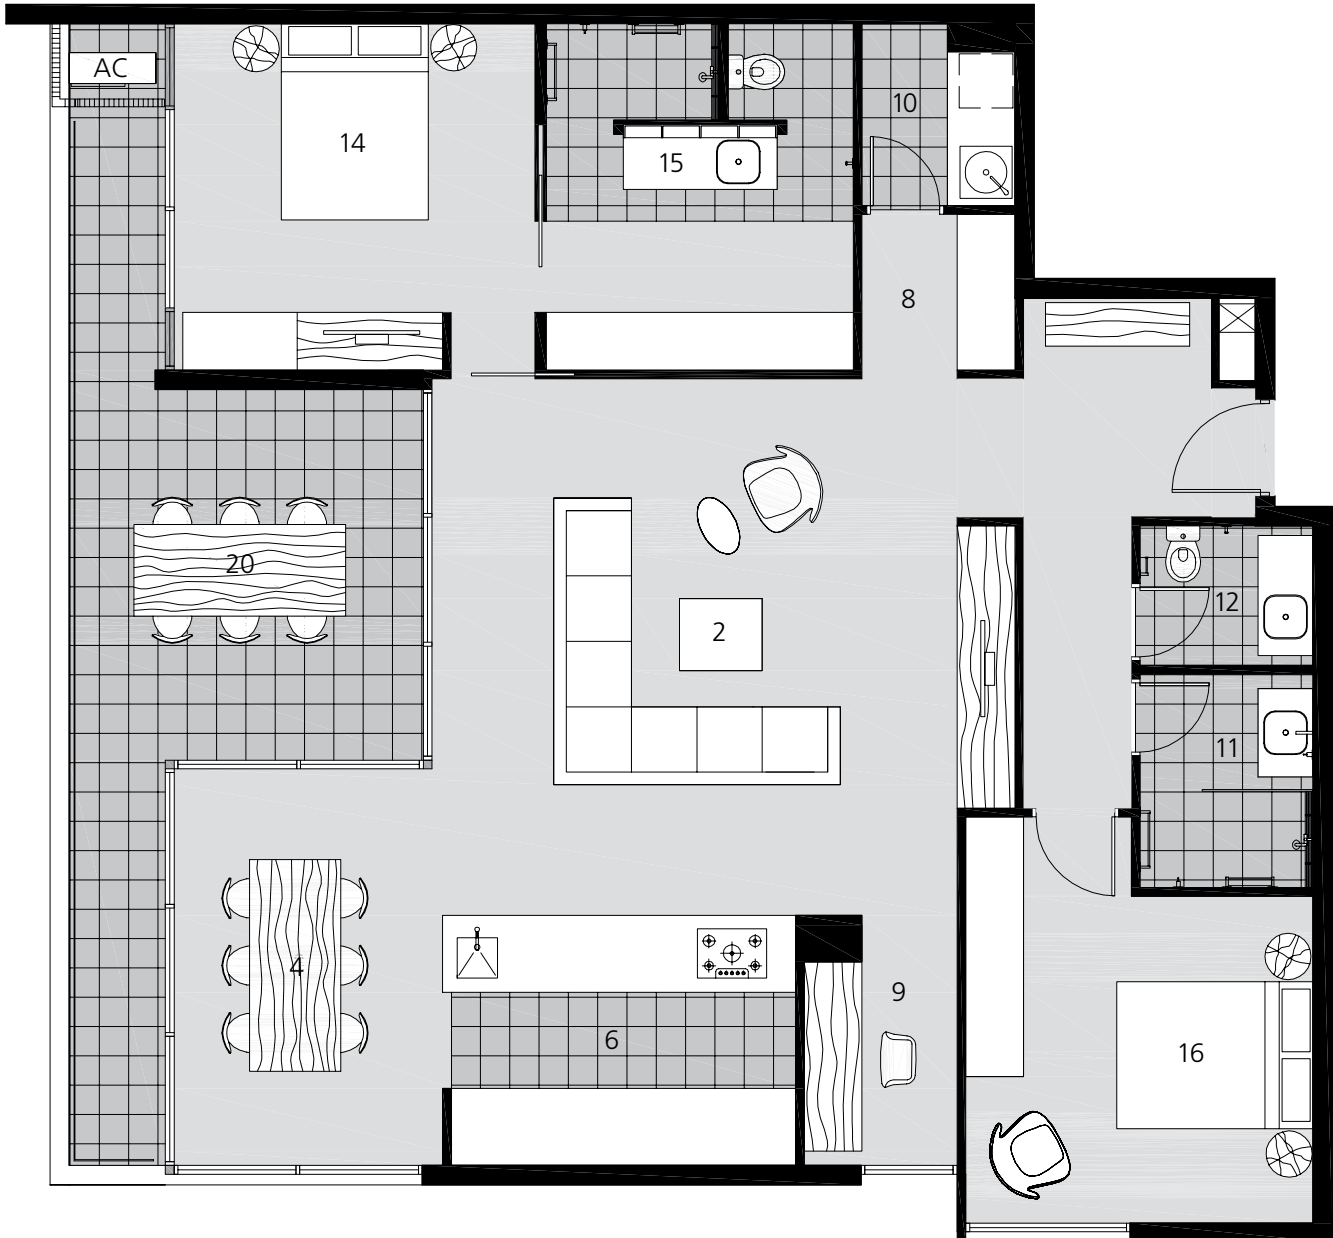

THE AMBASSADOR  
move in the right circles

# Unit Type D: Two Bedroom Apartment

RESIDENCE: 127M<sup>2</sup> › BALCONY: 24M<sup>2</sup> › TOTAL AREA: 151M<sup>2</sup>

SCALE	KEY (Note: Not all features are included in all apartments)																				
	<table border="0"><tr><td>1. Entry</td><td>6. Kitchen</td><td>11. Bathroom</td><td>16. Bedroom 2</td></tr><tr><td>2. Living</td><td>7. Pantry</td><td>12. Powder Room</td><td>17. Bedroom 3</td></tr><tr><td>3. Entertainment</td><td>8. Cloaks</td><td>13. Guest Powder Room</td><td>18. Walk In Robe</td></tr><tr><td>4. Dining</td><td>9. Study</td><td>14. Bedroom 1</td><td>19. Passageway</td></tr><tr><td>5. Meals</td><td>10. Laundry</td><td>15. Ensuite</td><td>20. Balcony</td></tr></table>	1. Entry	6. Kitchen	11. Bathroom	16. Bedroom 2	2. Living	7. Pantry	12. Powder Room	17. Bedroom 3	3. Entertainment	8. Cloaks	13. Guest Powder Room	18. Walk In Robe	4. Dining	9. Study	14. Bedroom 1	19. Passageway	5. Meals	10. Laundry	15. Ensuite	20. Balcony
1. Entry	6. Kitchen	11. Bathroom	16. Bedroom 2																		
2. Living	7. Pantry	12. Powder Room	17. Bedroom 3																		
3. Entertainment	8. Cloaks	13. Guest Powder Room	18. Walk In Robe																		
4. Dining	9. Study	14. Bedroom 1	19. Passageway																		
5. Meals	10. Laundry	15. Ensuite	20. Balcony																		