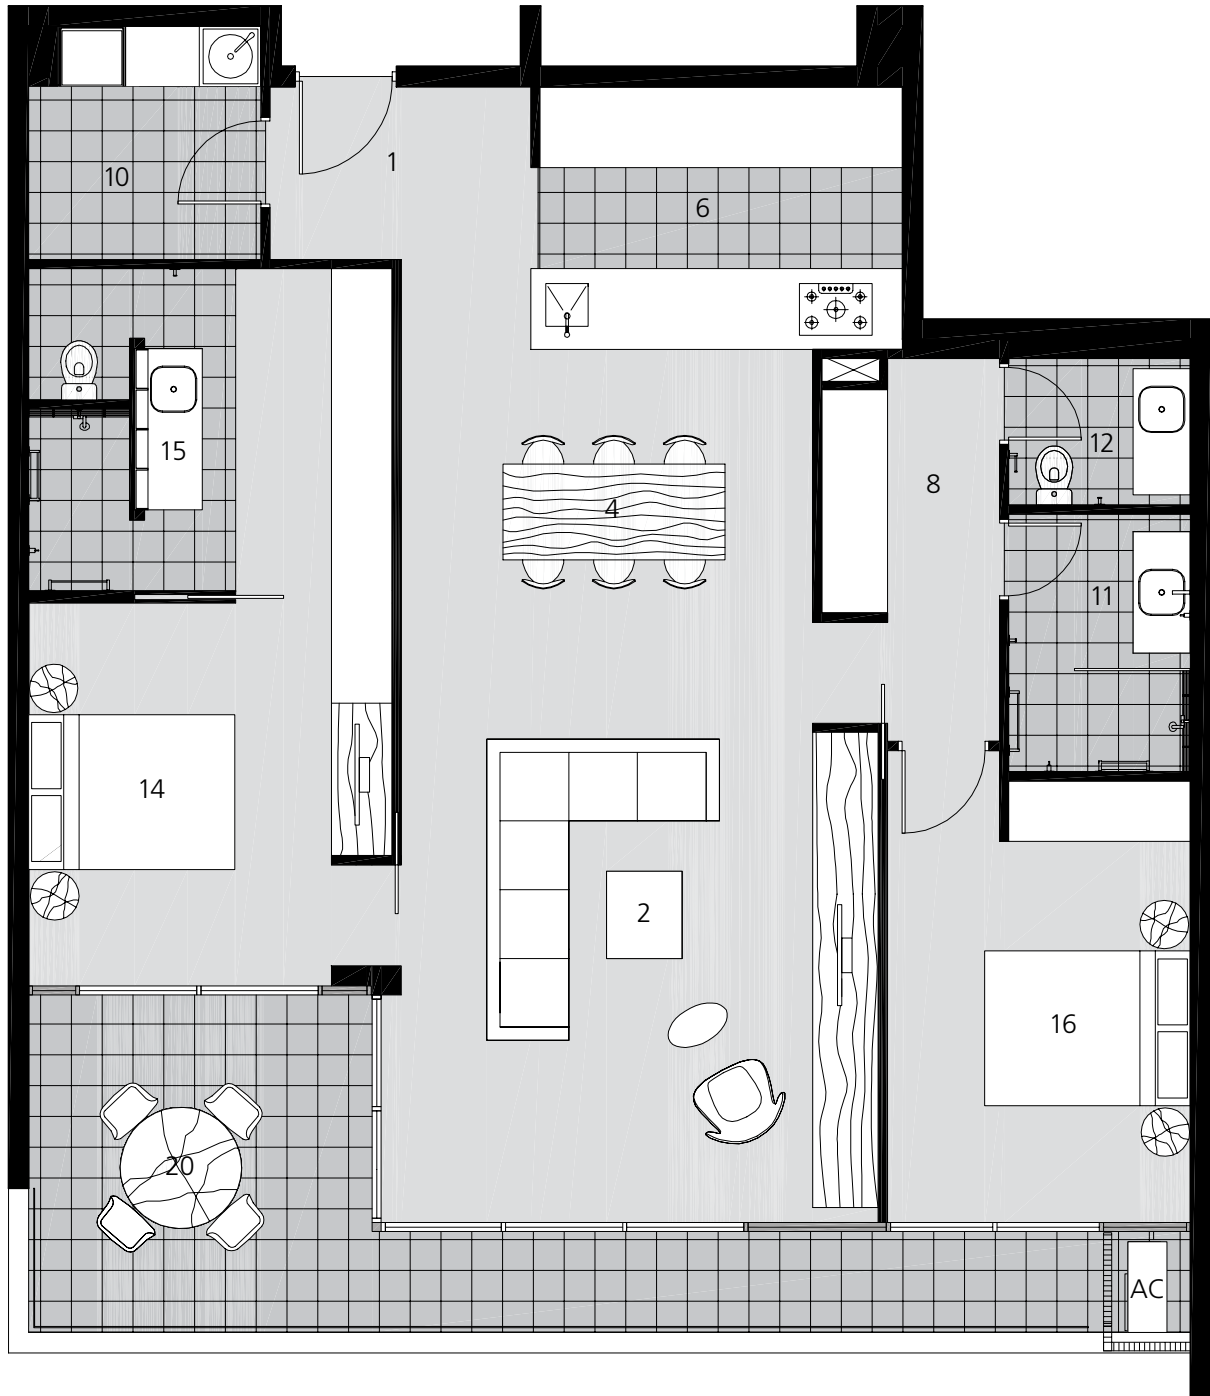

THE AMBASSADOR

move in the right circles

Unit Type E: Two Bedroom Apartment

RESIDENCE: 123M² › BALCONY: 21M² › TOTAL AREA: 144M²

SCALE	KEY (Note: Not all features are included in all apartments)																				
	<table border="0"><tr><td>1. Entry</td><td>6. Kitchen</td><td>11. Bathroom</td><td>16. Bedroom 2</td></tr><tr><td>2. Living</td><td>7. Pantry</td><td>12. Powder Room</td><td>17. Bedroom 3</td></tr><tr><td>3. Entertainment</td><td>8. Cloaks</td><td>13. Guest Powder Room</td><td>18. Walk In Robe</td></tr><tr><td>4. Dining</td><td>9. Study</td><td>14. Bedroom 1</td><td>19. Passageway</td></tr><tr><td>5. Meals</td><td>10. Laundry</td><td>15. Ensuite</td><td>20. Balcony</td></tr></table>	1. Entry	6. Kitchen	11. Bathroom	16. Bedroom 2	2. Living	7. Pantry	12. Powder Room	17. Bedroom 3	3. Entertainment	8. Cloaks	13. Guest Powder Room	18. Walk In Robe	4. Dining	9. Study	14. Bedroom 1	19. Passageway	5. Meals	10. Laundry	15. Ensuite	20. Balcony
1. Entry	6. Kitchen	11. Bathroom	16. Bedroom 2																		
2. Living	7. Pantry	12. Powder Room	17. Bedroom 3																		
3. Entertainment	8. Cloaks	13. Guest Powder Room	18. Walk In Robe																		
4. Dining	9. Study	14. Bedroom 1	19. Passageway																		
5. Meals	10. Laundry	15. Ensuite	20. Balcony																		