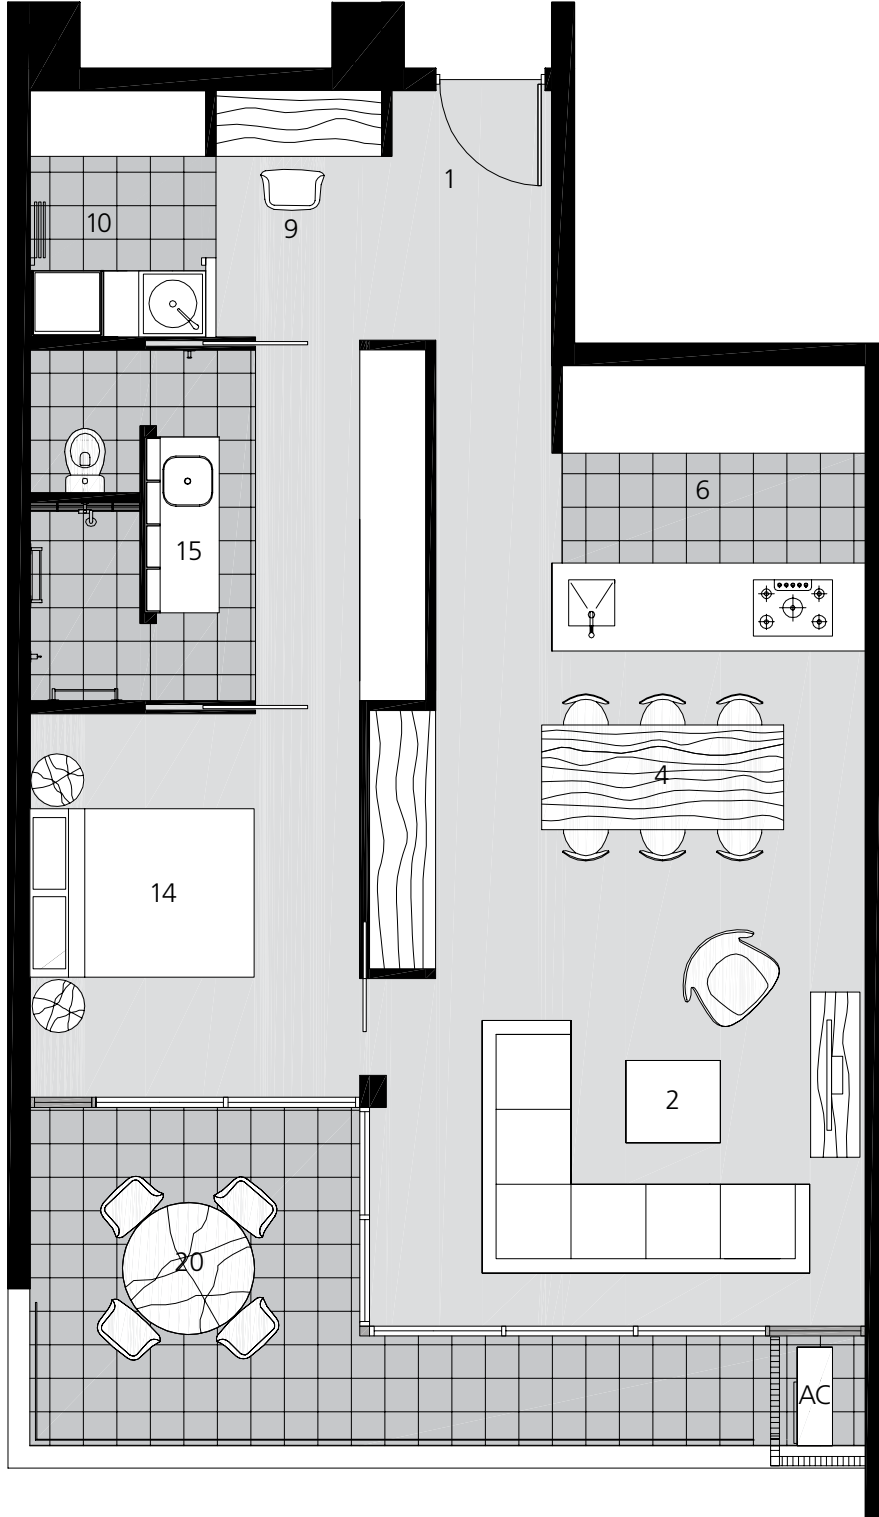

THE AMBASSADOR
move in the right circles

Unit Type G: One Bedroom Apartment

RESIDENCE: 78M² › BALCONY: 15M² › TOTAL AREA: 93M²

SCALE

KEY (Note: Not all features are included in all apartments)

- | | | | |
|------------------|-------------|-----------------------|------------------|
| 1. Entry | 6. Kitchen | 11. Bathroom | 16. Bedroom 2 |
| 2. Living | 7. Pantry | 12. Powder Room | 17. Bedroom 3 |
| 3. Entertainment | 8. Cloaks | 13. Guest Powder Room | 18. Walk In Robe |
| 4. Dining | 9. Study | 14. Bedroom 1 | 19. Passageway |
| 5. Meals | 10. Laundry | 15. Ensuite | 20. Balcony |