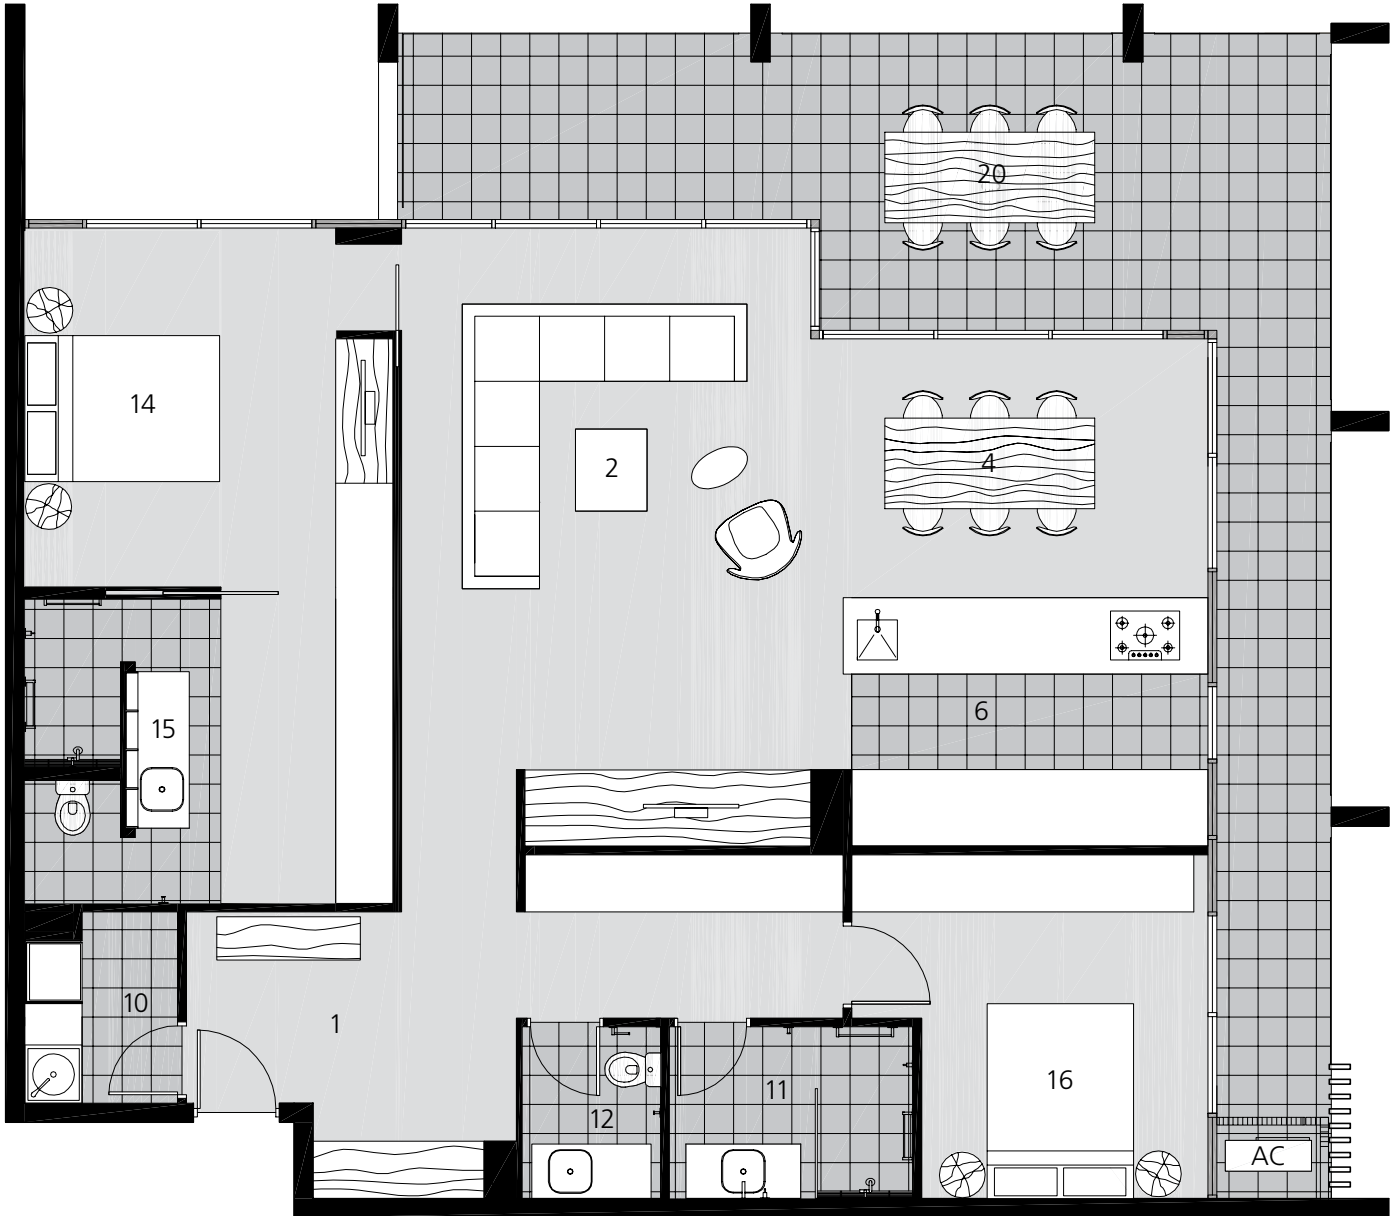

THE AMBASSADOR
move in the right circles

Unit Type H: Two Bedroom Apartment

RESIDENCE: 122M² › BALCONY: 39M² › TOTAL AREA: 161M²

SCALE	KEY (Note: Not all features are included in all apartments)																				
	<table border="0"><tr><td>1. Entry</td><td>6. Kitchen</td><td>11. Bathroom</td><td>16. Bedroom 2</td></tr><tr><td>2. Living</td><td>7. Pantry</td><td>12. Powder Room</td><td>17. Bedroom 3</td></tr><tr><td>3. Entertainment</td><td>8. Cloaks</td><td>13. Guest Powder Room</td><td>18. Walk In Robe</td></tr><tr><td>4. Dining</td><td>9. Study</td><td>14. Bedroom 1</td><td>19. Passageway</td></tr><tr><td>5. Meals</td><td>10. Laundry</td><td>15. Ensuite</td><td>20. Balcony</td></tr></table>	1. Entry	6. Kitchen	11. Bathroom	16. Bedroom 2	2. Living	7. Pantry	12. Powder Room	17. Bedroom 3	3. Entertainment	8. Cloaks	13. Guest Powder Room	18. Walk In Robe	4. Dining	9. Study	14. Bedroom 1	19. Passageway	5. Meals	10. Laundry	15. Ensuite	20. Balcony
1. Entry	6. Kitchen	11. Bathroom	16. Bedroom 2																		
2. Living	7. Pantry	12. Powder Room	17. Bedroom 3																		
3. Entertainment	8. Cloaks	13. Guest Powder Room	18. Walk In Robe																		
4. Dining	9. Study	14. Bedroom 1	19. Passageway																		
5. Meals	10. Laundry	15. Ensuite	20. Balcony																		