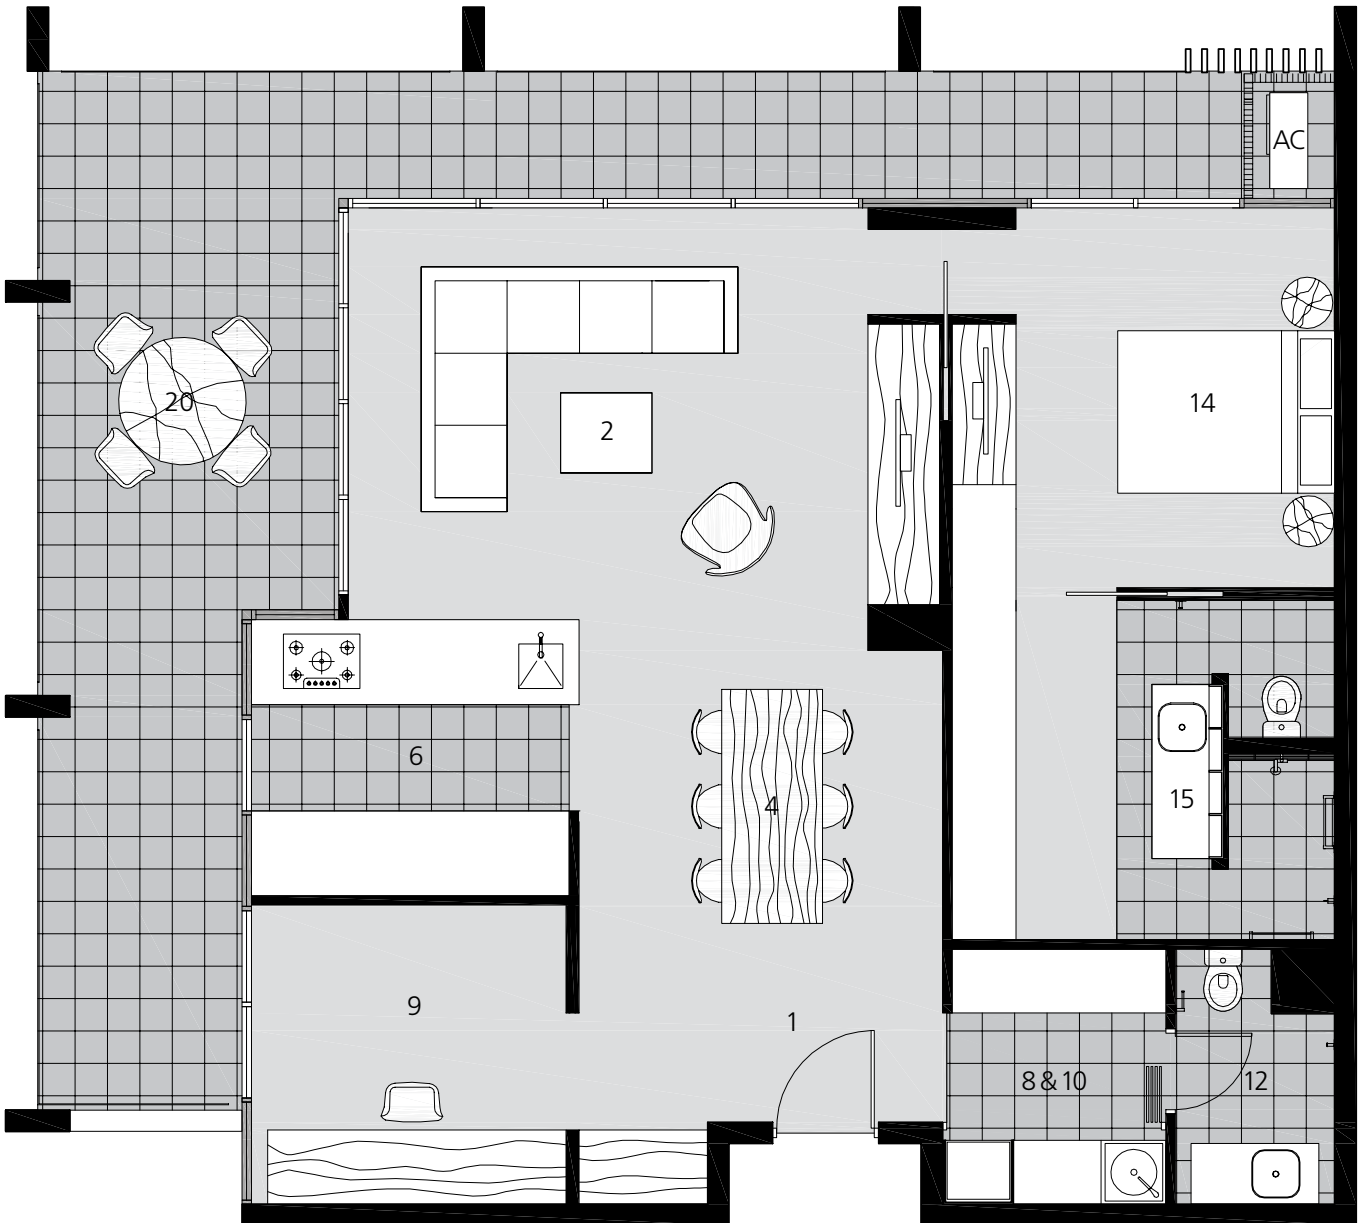

**THE AMBASSADOR**  
move in the right circles

# Unit Type I: One Bedroom Apartment

RESIDENCE: 94M<sup>2</sup> › BALCONY: 31M<sup>2</sup> › TOTAL AREA: 125M<sup>2</sup>

SCALE	KEY (Note: Not all features are included in all apartments)			
	1. Entry	6. Kitchen	11. Bathroom	16. Bedroom 2
	2. Living	7. Pantry	12. Powder Room	17. Bedroom 3
	3. Entertainment	8. Cloaks	13. Guest Powder Room	18. Walk In Robe
	4. Dining	9. Study	14. Bedroom 1	19. Passageway
	5. Meals	10. Laundry	15. Ensuite	20. Balcony