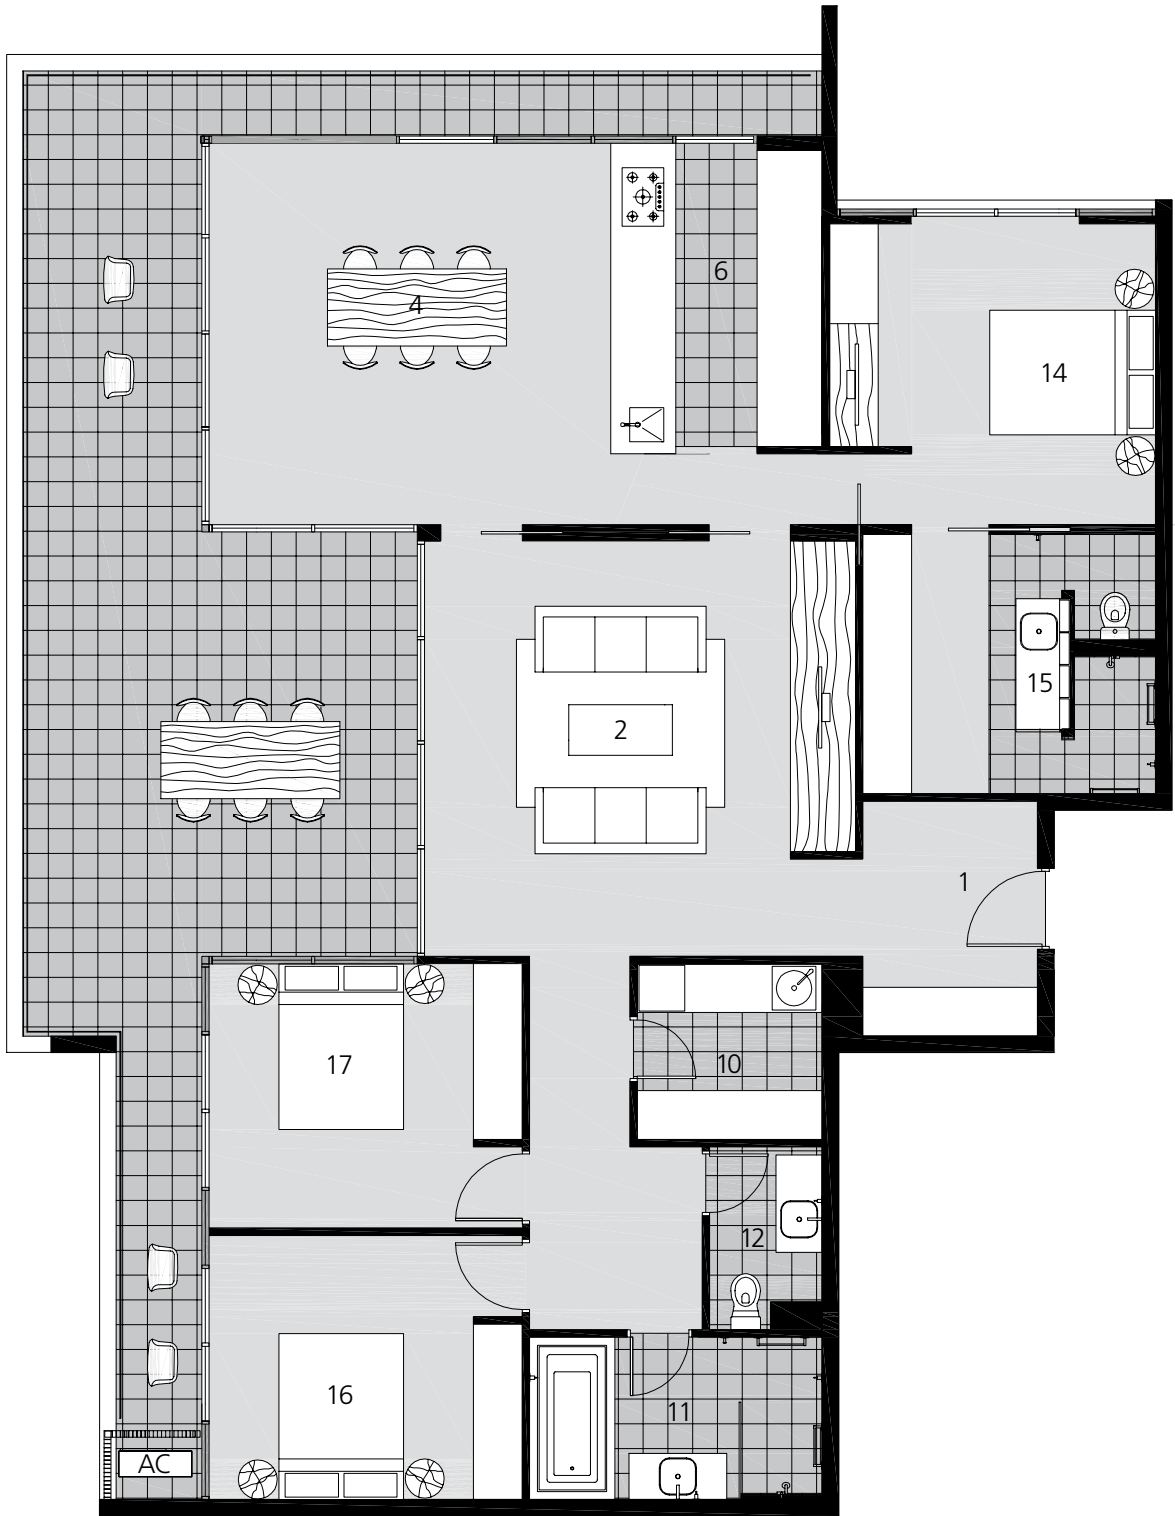

THE AMBASSADOR
move in the right circles

Unit Type P1: Three Bedroom Penthouse

RESIDENCE: 153M² › BALCONY: 57M² › TOTAL AREA: 210M²

SCALE

KEY (Note: Not all features are included in all apartments)

- | | | | |
|------------------|-------------|-----------------------|------------------|
| 1. Entry | 6. Kitchen | 11. Bathroom | 16. Bedroom 2 |
| 2. Living | 7. Pantry | 12. Powder Room | 17. Bedroom 3 |
| 3. Entertainment | 8. Cloaks | 13. Guest Powder Room | 18. Walk In Robe |
| 4. Dining | 9. Study | 14. Bedroom 1 | 19. Passageway |
| 5. Meals | 10. Laundry | 15. Ensuite | 20. Balcony |