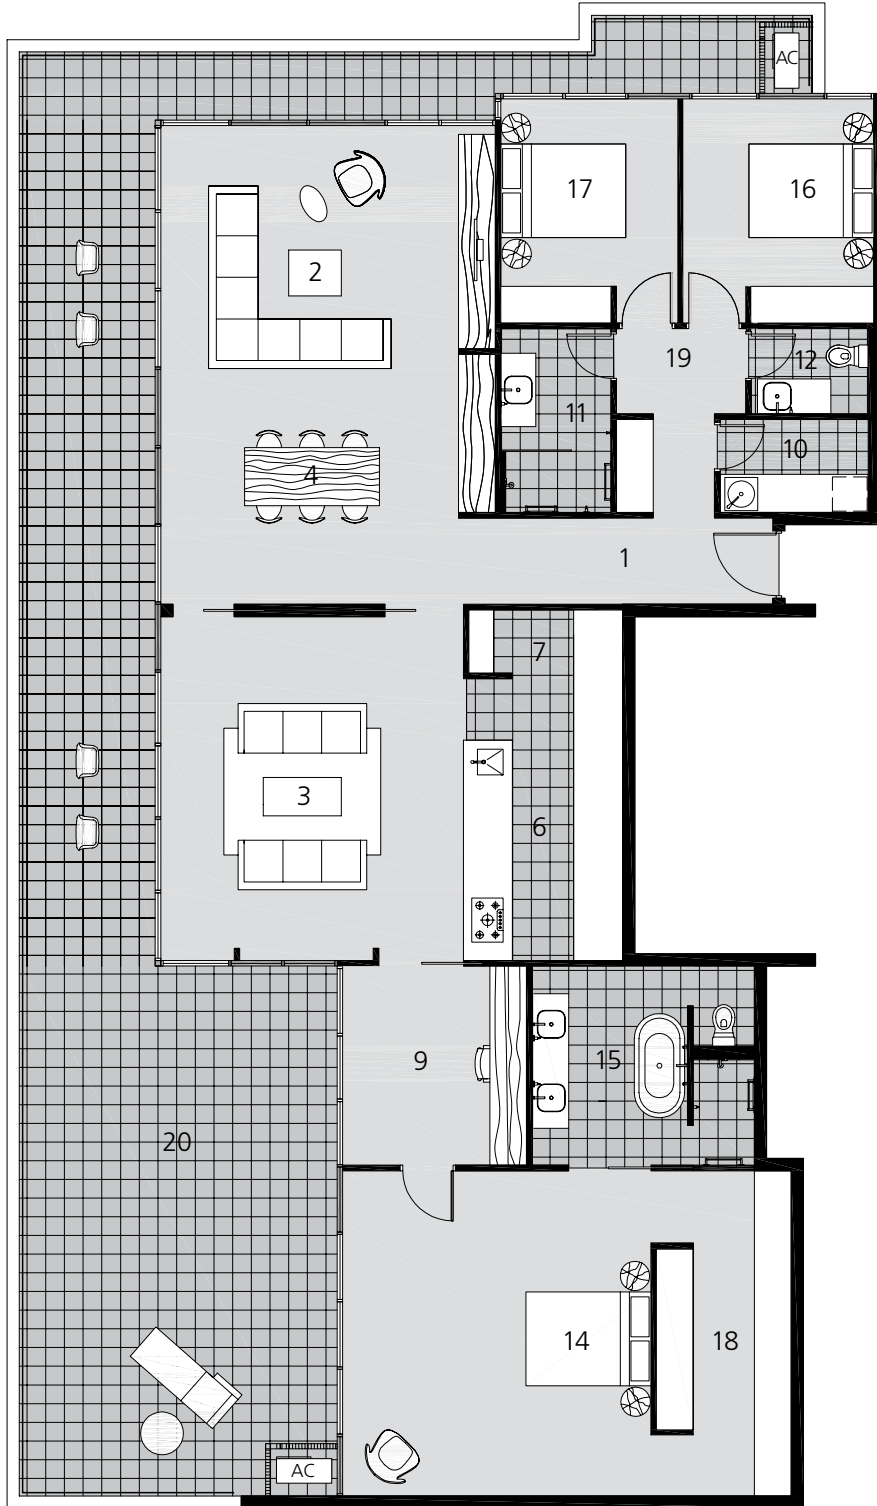

THE AMBASSADOR

move in the right circles

Unit Type P3: Three Bedroom Penthouse

RESIDENCE: 206M² › BALCONY: 96M² › TOTAL AREA: 302M²

SCALE

KEY (Note: Not all features are included in all apartments)

- | | | | |
|------------------|-------------|-----------------------|------------------|
| 1. Entry | 6. Kitchen | 11. Bathroom | 16. Bedroom 2 |
| 2. Living | 7. Pantry | 12. Powder Room | 17. Bedroom 3 |
| 3. Entertainment | 8. Cloaks | 13. Guest Powder Room | 18. Walk In Robe |
| 4. Dining | 9. Study | 14. Bedroom 1 | 19. Passageway |
| 5. Meals | 10. Laundry | 15. Ensuite | 20. Balcony |