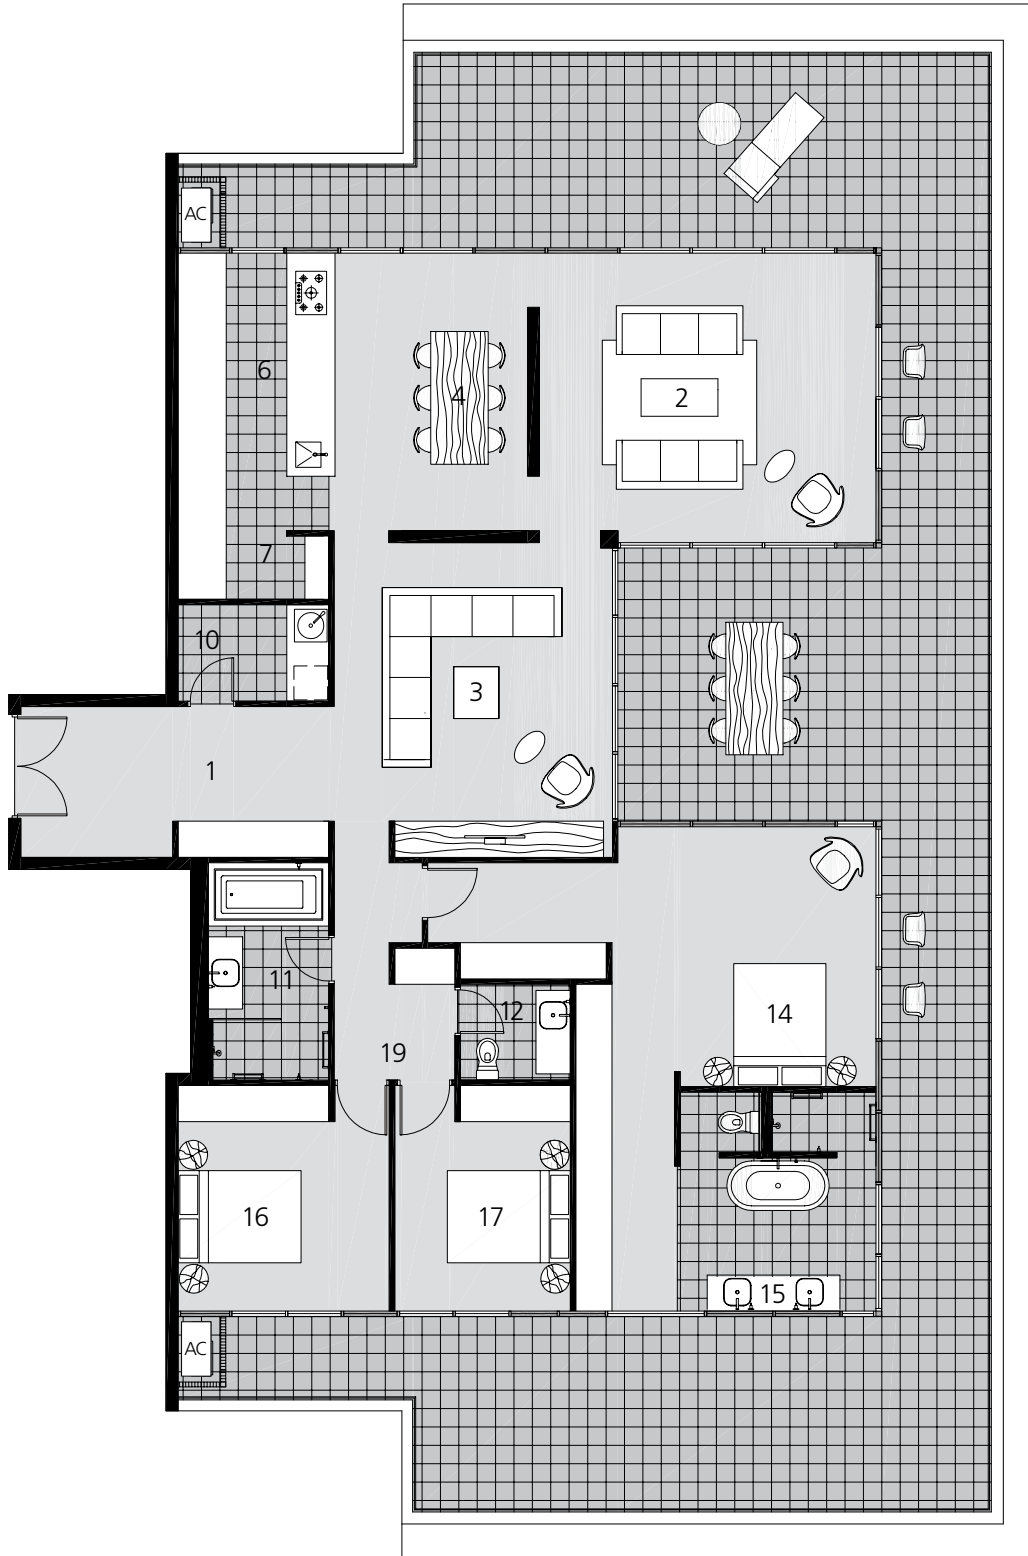

THE AMBASSADOR

move in the right circles

Unit Type P4: Three Bedroom Penthouse

RESIDENCE: 191M² › BALCONY: 134M² › TOTAL AREA: 325M²

SCALE

KEY (Note: Not all features are included in all apartments)

- | | | | |
|------------------|-------------|-----------------------|------------------|
| 1. Entry | 6. Kitchen | 11. Bathroom | 16. Bedroom 2 |
| 2. Living | 7. Pantry | 12. Powder Room | 17. Bedroom 3 |
| 3. Entertainment | 8. Cloaks | 13. Guest Powder Room | 18. Walk In Robe |
| 4. Dining | 9. Study | 14. Bedroom 1 | 19. Passageway |
| 5. Meals | 10. Laundry | 15. Ensuite | 20. Balcony |