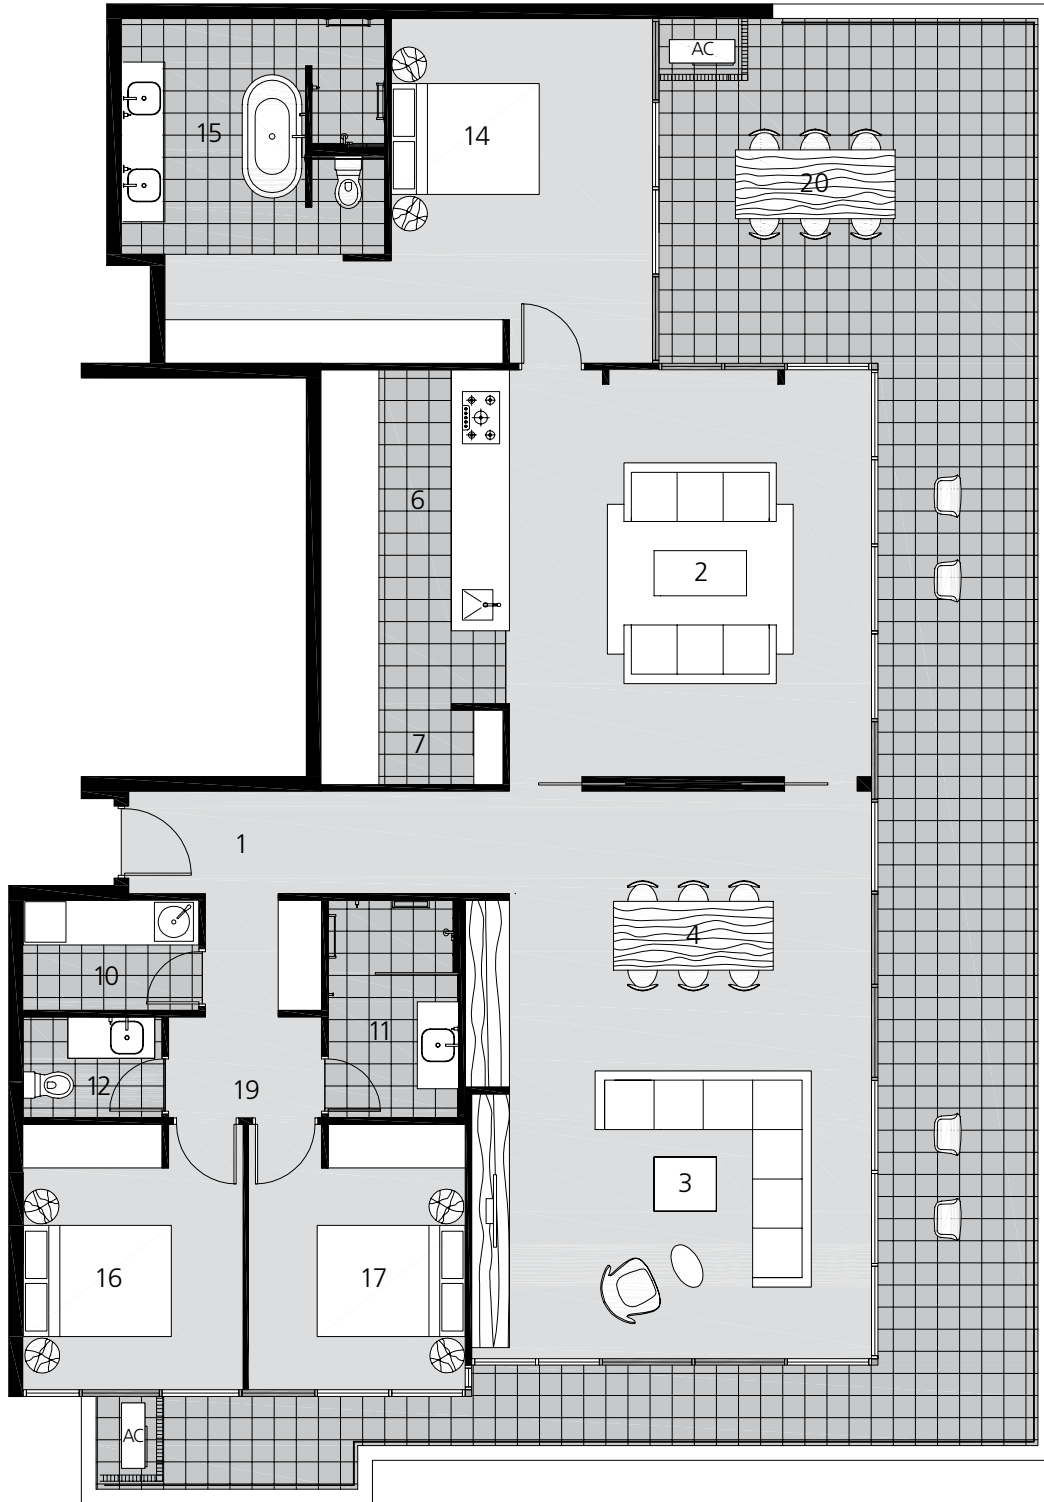

THE AMBASSADOR

move in the right circles

Unit Type P5: Three Bedroom Penthouse

RESIDENCE: 178M² › BALCONY: 75M² › TOTAL AREA: 353M²

SCALE

KEY (Note: Not all features are included in all apartments)

- | | | | |
|------------------|-------------|-----------------------|------------------|
| 1. Entry | 6. Kitchen | 11. Bathroom | 16. Bedroom 2 |
| 2. Living | 7. Pantry | 12. Powder Room | 17. Bedroom 3 |
| 3. Entertainment | 8. Cloaks | 13. Guest Powder Room | 18. Walk In Robe |
| 4. Dining | 9. Study | 14. Bedroom 1 | 19. Passageway |
| 5. Meals | 10. Laundry | 15. Ensuite | 20. Balcony |